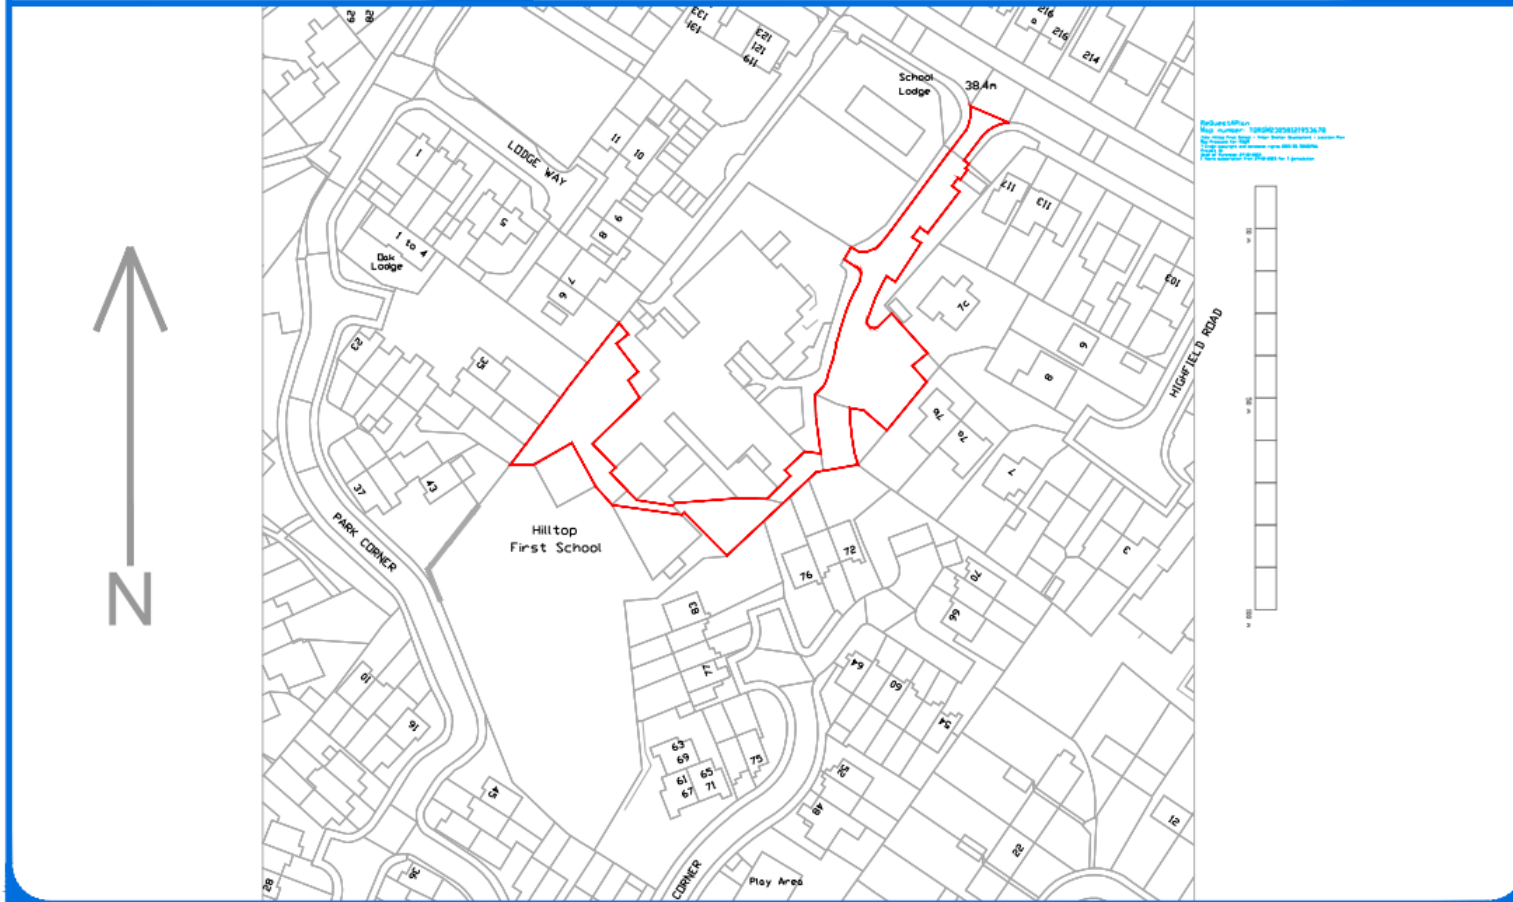

EPEQ2859 - Hilltop First School - LOCATION PLAN

Timber Shelter Developments

1:1250 @ A4 Print

Not To Scale in PDF Format