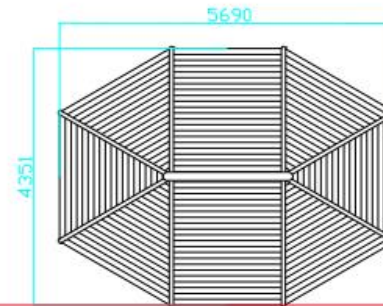

# Educational Play Environments

Championing Children's Health, Fitness and Fun

EPEQ2859 - Hilltop First School - PROPOSED FLOOR PLAN

Timber Shelter Developments

1:100 @ A4 Print

Not To Scale in PDF Format

3D Proposed Front View

Roof Plan

3D Proposed Left Side View

Ground Floor Plan

**Educational  
Play Environments**

Championing Children's Health, Fitness and Fun

EPEQ2859 - Hilltop First School - PROPOSED DEVELOPMENT ELEVATION

Timber Shelter Developments