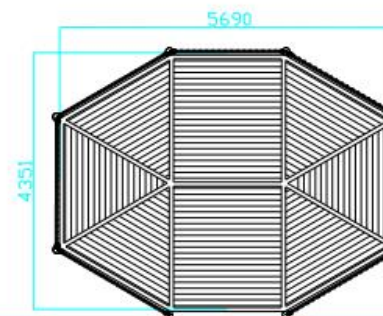

# Educational Play Environments

Championing Children's Health, Fitness and Fun

EPEQ2859 - Hilltop First School - PROPOSED FLOOR PLAN

Timber Shelter Developments

1:100 @ A4 Print

Not To Scale in PDF Format

3D Proposed Front View

Roof Plan

3D Proposed Left Side View

Ground Floor Plan

**Educational  
Play Environments**

Championing Children's Health, Fitness and Fun

EPEQ2859 - Hilltop First School - PROPOSED DEVELOPMENT ELEVATION

Timber Shelter Developments