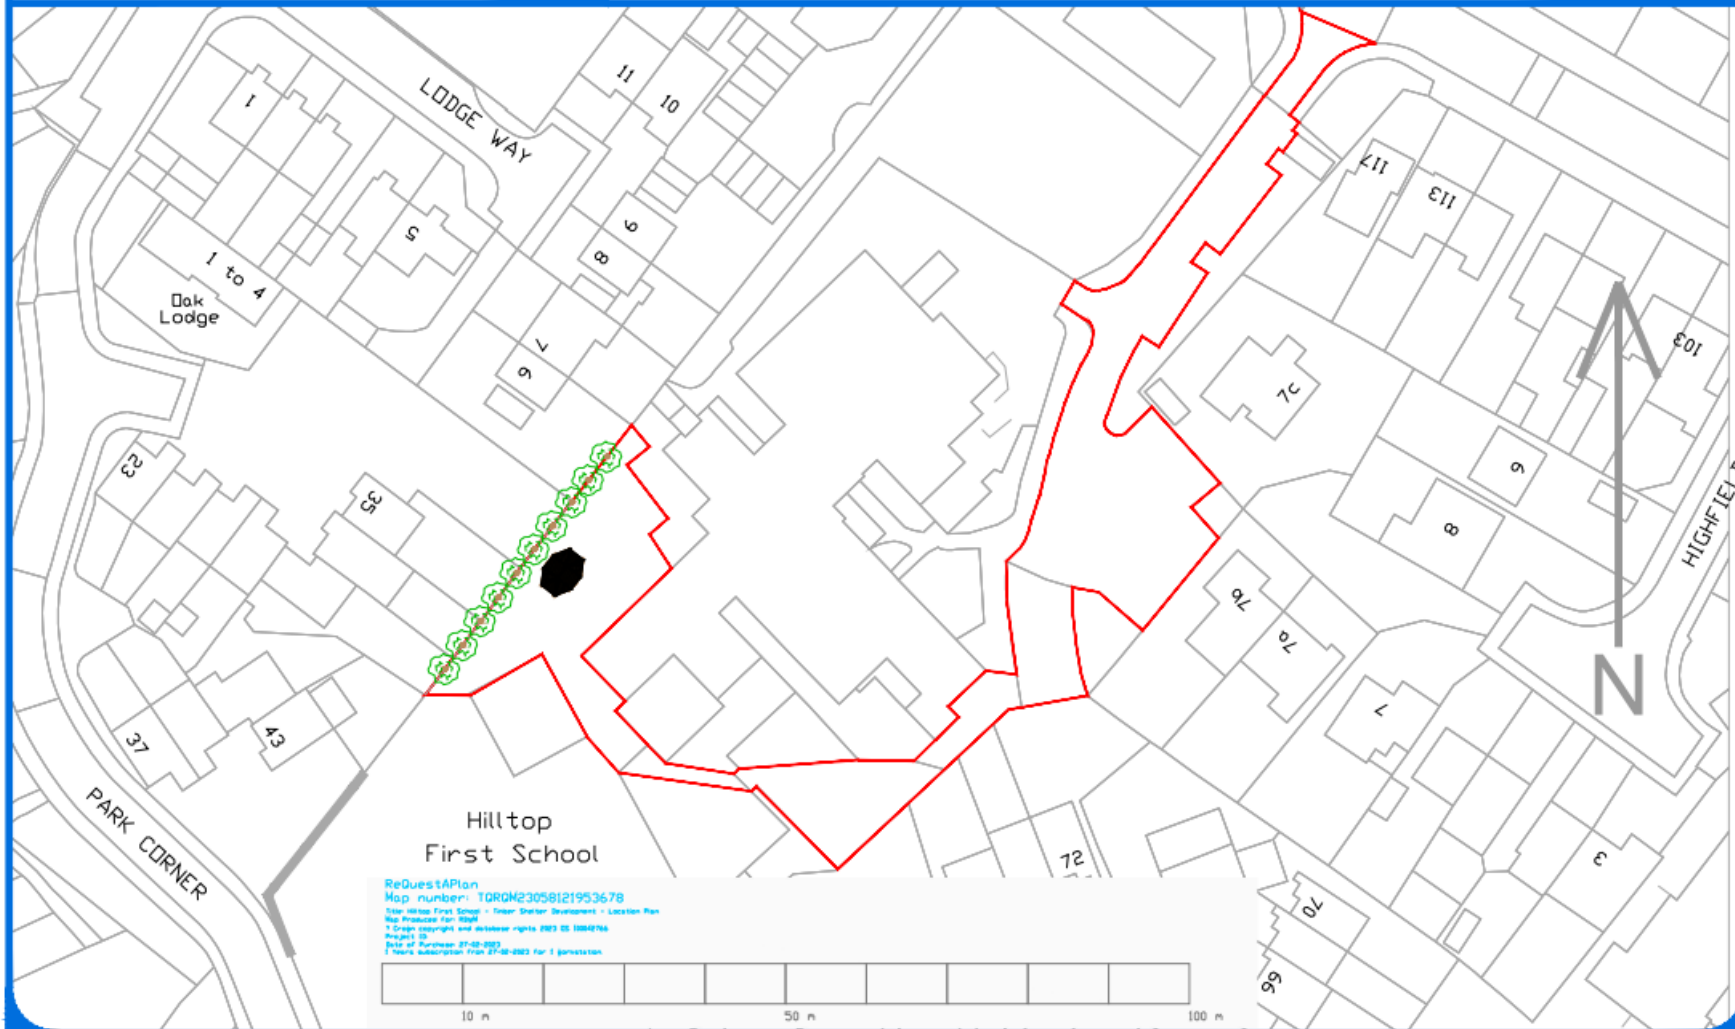

**23/00519/FULL - Hilltop First School, Clewer Hill Road, Windsor SL4 4DW**

**Appendix A – Location and Block Plan**

EPEQ2859 - Hilltop First School - LOCATION PLAN

Timber Shelter Developments

1:1250 @ A4 Print

# Educational Play Environments

Championing Children's Health, Fitness and Fun

EPEQ2859 - Hilltop First School - PROPOSED DEVELOPMENT SITE PLAN

Timber Shelter Developments

1:750 @ A4 Print

Not To Scale in PDF Format